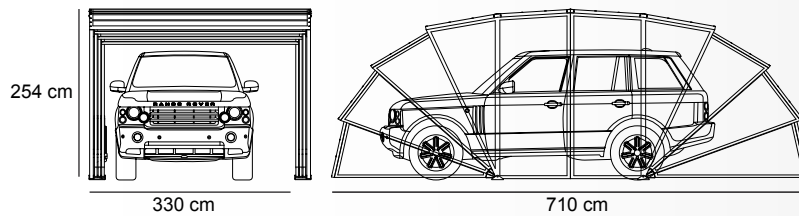

L GAZEBOX

Sample: Range Rover Classic