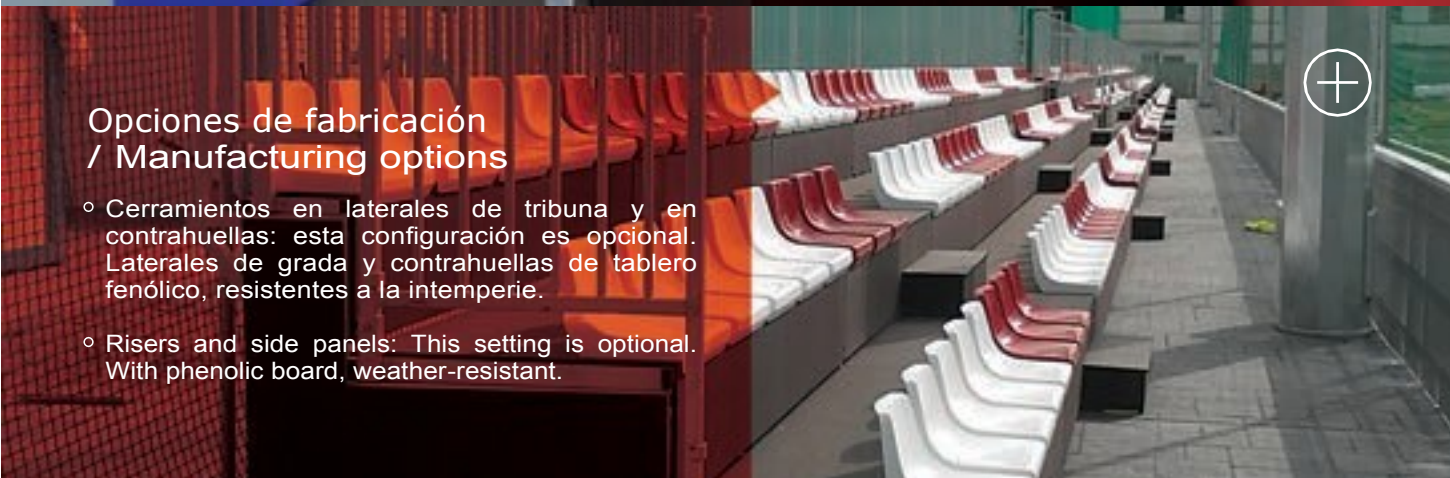

Opciones de fabricación / Manufacturing options

- Cerramientos en laterales de tribuna y en contrahuellas: esta configuración es opcional. Laterales de grada y contrahuellas de tablero fenólico, resistentes a la intemperie.
- Risers and side panels: This setting is optional. With phenolic board, weather-resistant.