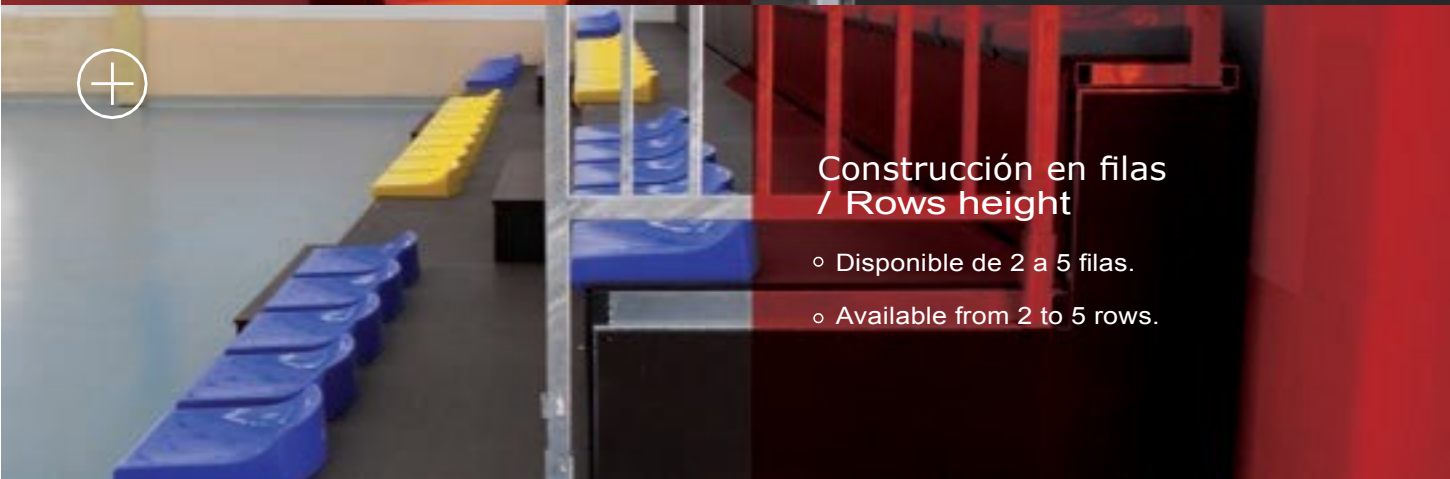

Construcción en filas / Rows height

- Disponible de 2 a 5 filas.
- Available from 2 to 5 rows.