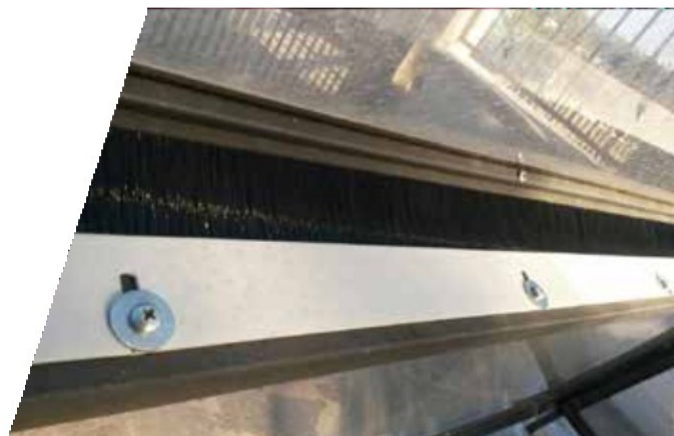

€ 1.200,00

GBPORT

Lateral entry door.

(available only for Gazebox® L size).

€ 700,00

GBKITSET

Kit brushes for small opening.

€ 440,00